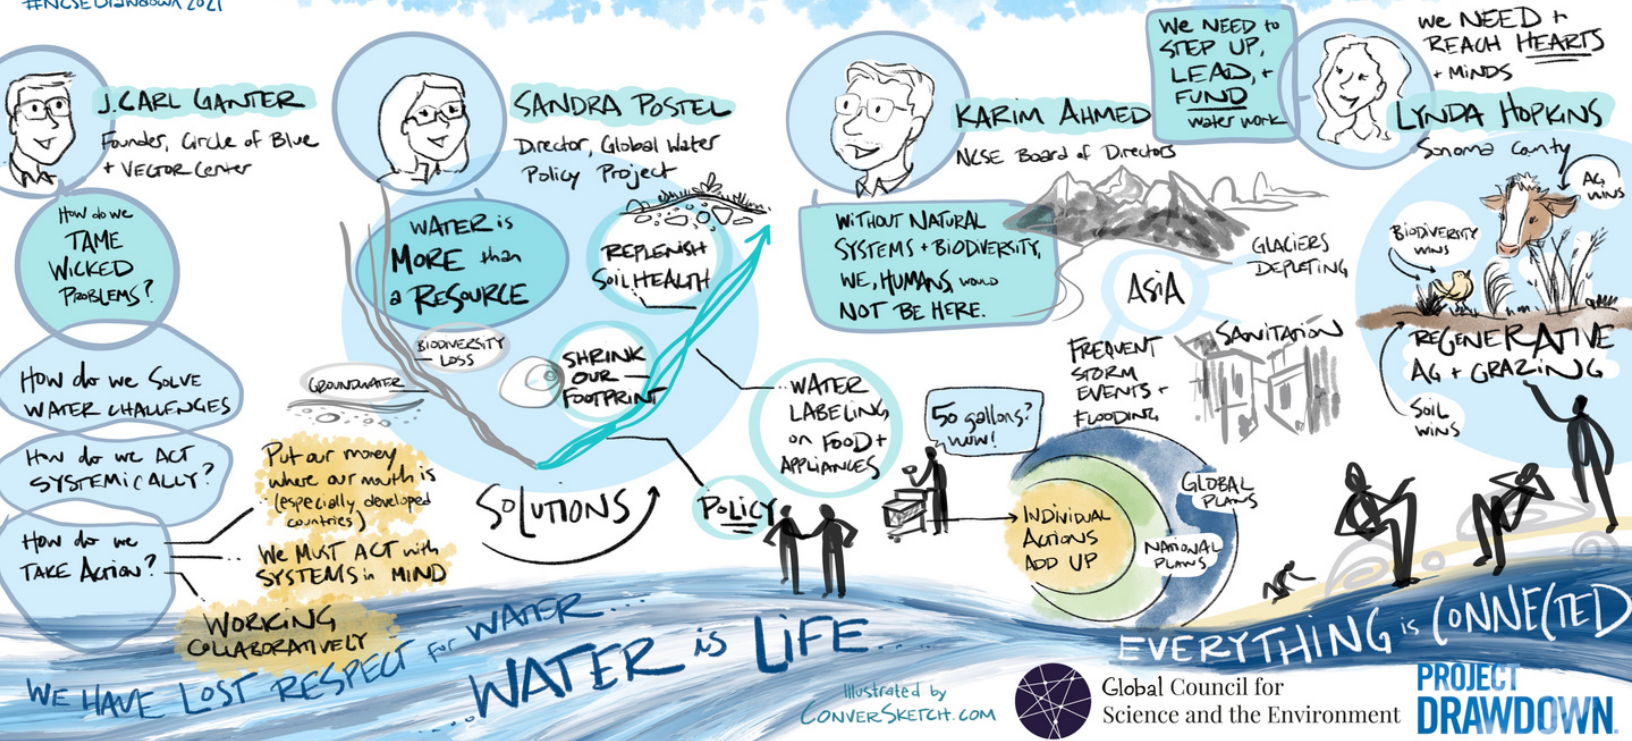

Groundwater + Surface water IMPACTED

Illustrated by CONVERSKETCH.COM

Global Council for Science and the Environment

PROJECT DRAWDOWN

Plenary Panel | Risk, Stress, and Scarcity: Water Challenges on a Planet Under Pressure

DAY 2
JANUARY 6, 2021
#NCSEdrawdown 2021

RISK, STRESS, and SCARCITY: WATER CHALLENGES on a PLANET UNDER PRESSURE

NCSE Lifetime Achievement Award

DAY 2
JANUARY 6, 2021
#NCSEdrawdown 2021

NCSE LIFETIME ACHIEVEMENT AWARD