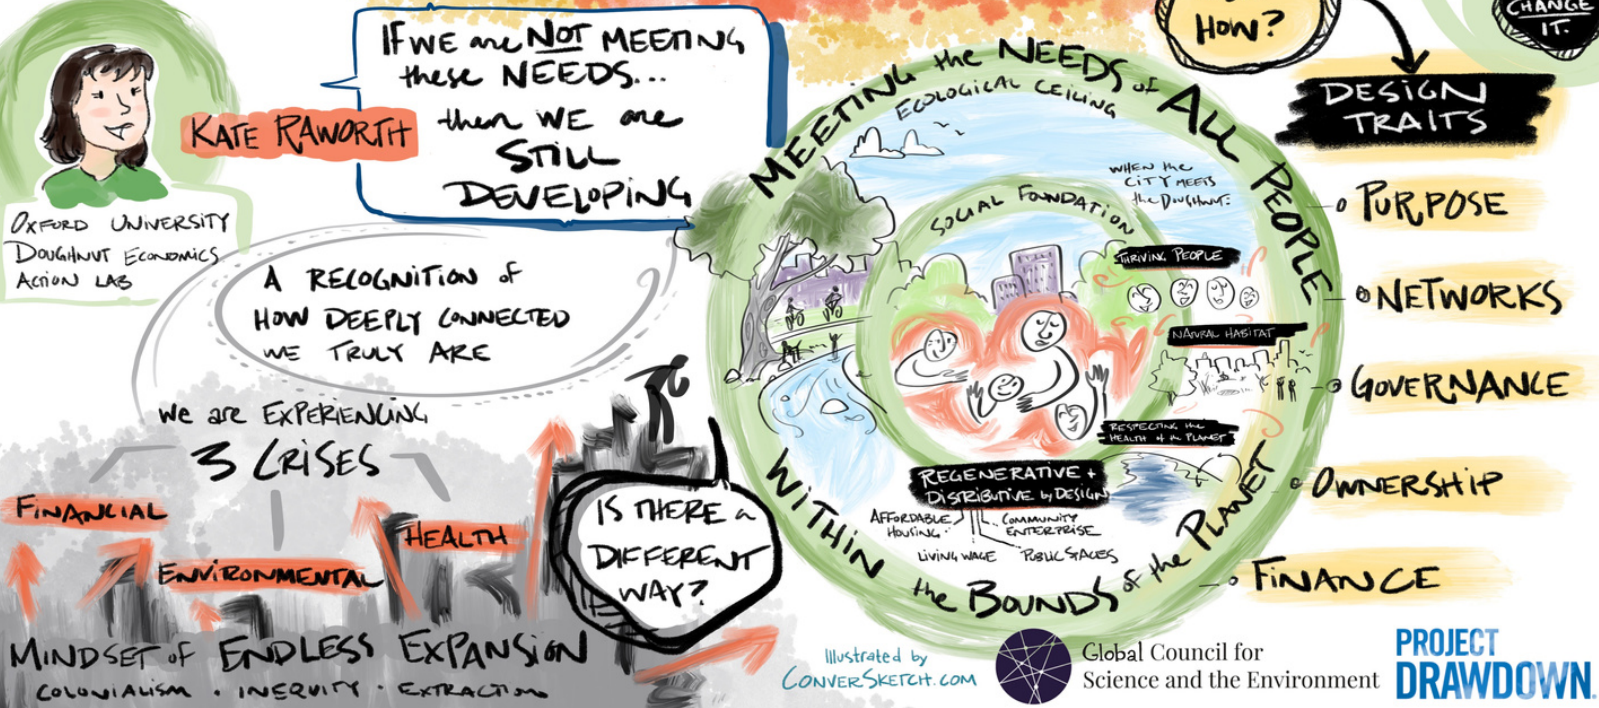

Working toward 24/7 renewable energy

Efficient appliances

Solar Power

THE HONORABLE CORY BOOKER
Democrat - New Jersey

Farmers sequestering Carbon

NATURAL CLIMATE SOLUTIONS

RESTORATIONS

Illustrated by CONVERSKETCH.COM

Global Council for Science and the Environment

PROJECT DRAWDOWN

Keynote | Solutions for a Regenerative Economy that Works for All

DAY 4
JANUARY 8, 2021

#NCSedrawdown 2021

SOLUTIONS for a REGENERATIVE ECONOMY that WORKS for ALL

Change Framing the 21st Century Economic Growth Agenda

DAY 4
JANUARY 8, 2021

#NCSedrawdown 2021

VISION for the FUTURE WE WANT CHANGE FRAMING the 21ST CENTURY ECONOMIC GROWTH AGENDA

Keynote | A Generous Economy for Spaceship Earth