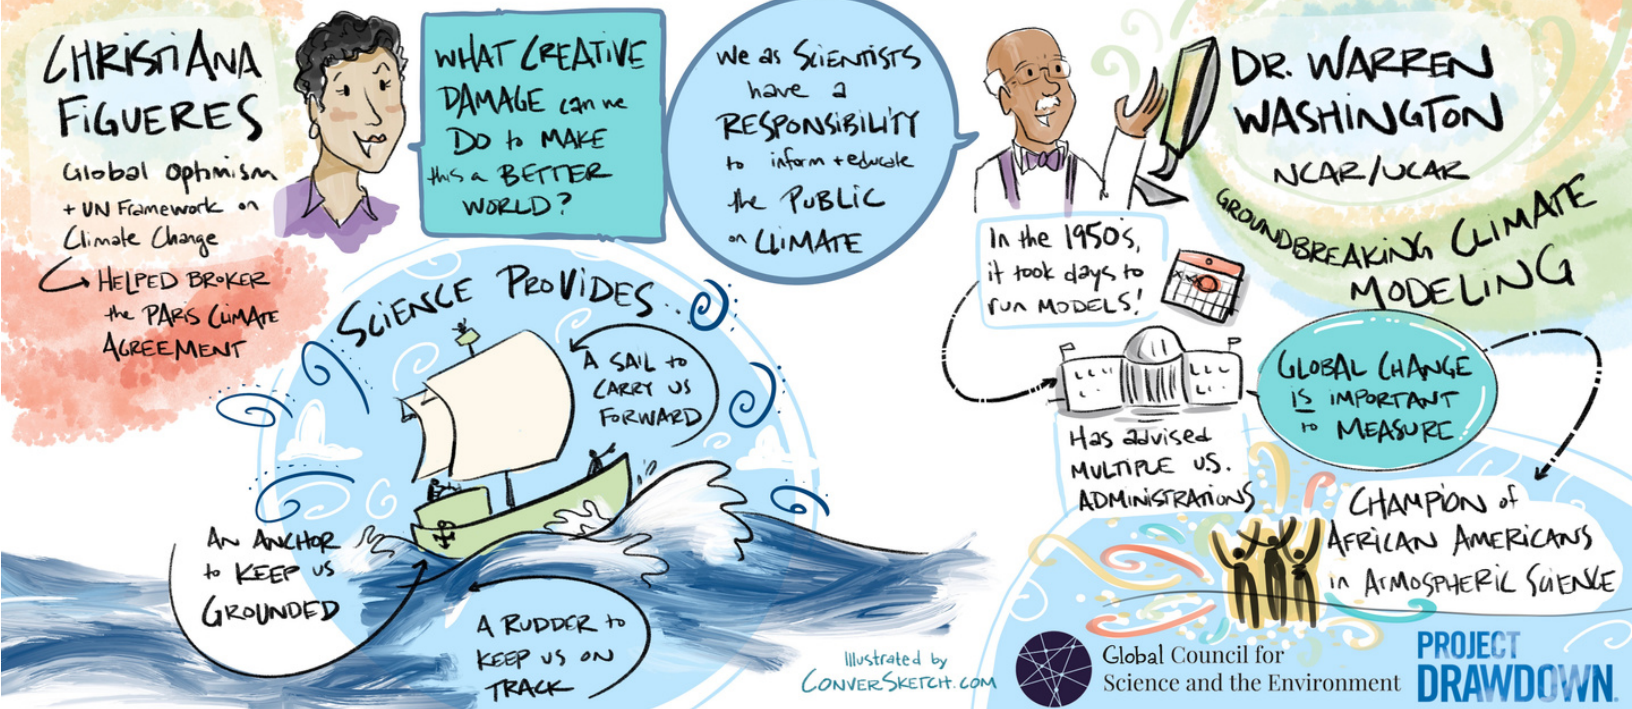

DAY 2
JANUARY 6, 2021
#NCSEdrawdown 2021

RISK, STRESS, and SCARCITY: WATER CHALLENGES on a PLANET UNDER PRESSURE

NCSE Lifetime Achievement Award

DAY 2
JANUARY 6, 2021
#NCSEdrawdown 2021

NCSE LIFETIME ACHIEVEMENT AWARD

FOR GROUNDBREAKING WORK ON CLIMATE + POLICY

Keynote | Building a Regenerative Future: Science and Solutions for People and Planet

DAY 3
JANUARY 7, 2021
#NCSedrawdown 2021

BUILDING A REGENERATIVE FUTURE: SCIENCE + SOLUTIONS for PEOPLE and PLANET